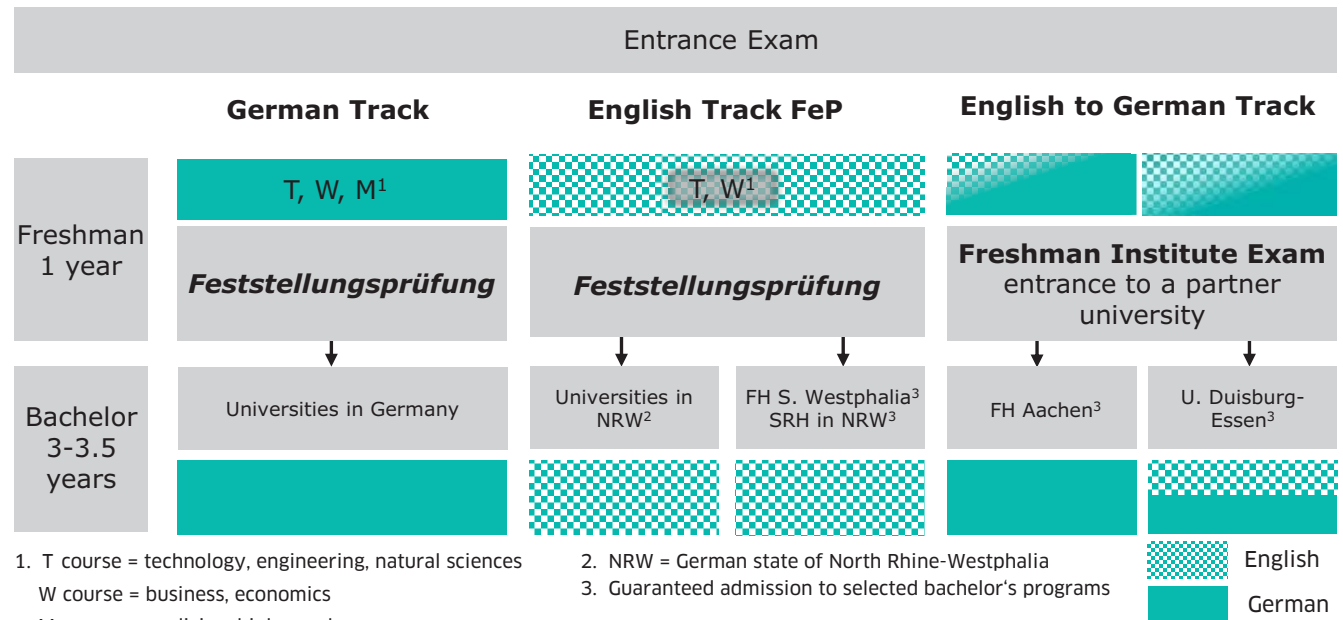

Over 300 Freshmen successfully complete our program each year and begin to study at a German university.

The Freshman program lasts two semesters. It begins in October and ends in July.

Admission to the Freshman Program

www.fh-aachen.de/en/university/freshman

Learn German at Home

Prepare for the German Track

Join our online German course A1-B2

- > from January to September
 - > daily Mon.-Fri. 3.5 hours online with Freshman teachers
 - > students with previous knowledge may join later
- Contact us for more information and fees.

Freshman Program Options

German Track

If you already know German

T, W, M courses completely in German

English Tracks

If you do not know any German

> English Track FeP

- T, W courses completely in English + option of guaranteed admission to specific business programs at
 - > FH South Westphalia University of Applied Sciences
 - > SRH Hochschule in Nordrhein-Westfalen (NRW)

> English to German Track

- start in English, learn German with guaranteed admission to specific programs in engineering
 - > FH Aachen - University of Applied Sciences
 - > University of Duisburg-Essen