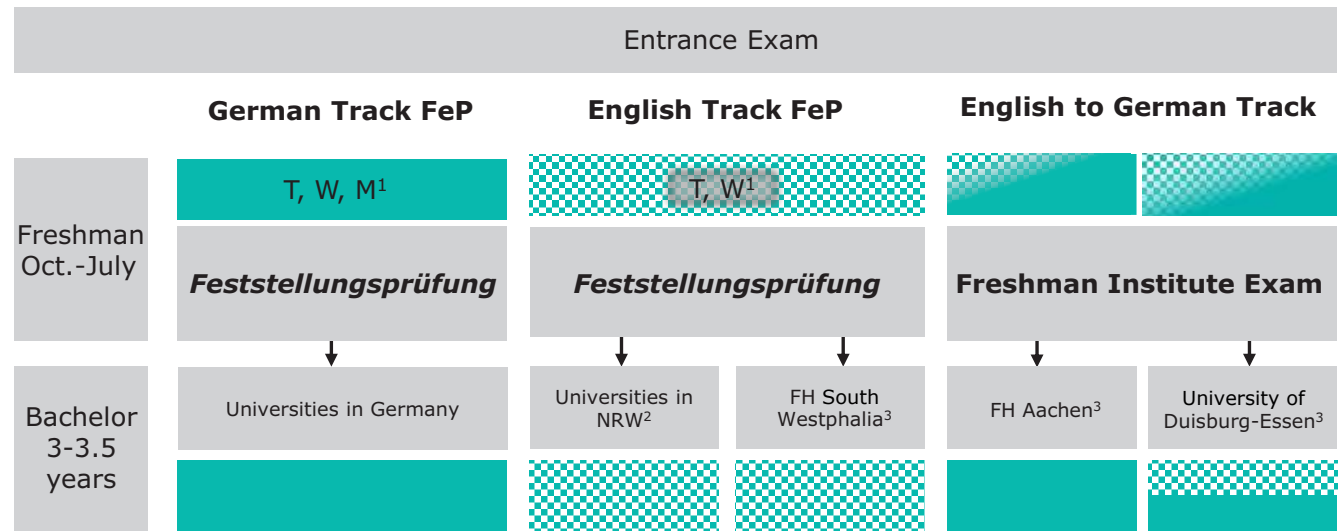

The Freshman Program is at the FH Aachen – University of Applied Sciences, a public university

The Freshman Program is the foundation/integration program (*Studienkolleg*) at the FH Aachen. It is a “soft landing” for international students: an ideal bridge between school in your home country and university studies in Germany.

300 Students from all over the world live and study in small groups in an intercultural environment on campus or nearby with the goal of studying in Germany.

The Freshman Program lasts two semesters. It begins in October and ends in July of each year.

Freshman Program Options

1. T course = technology, engineering, natural sciences
W course = business, economics
M course = medicine, biology, pharmacy

2. NRW = German state of North Rhine-Westphalia

3. Guaranteed admission to selected bachelor's programs

 English
 German

German Track

If you already know German

T, W, M courses completely in German

English Tracks

If you do not know any German

> English Track FeP

T, W courses completely in English
W-course students option of guaranteed admission to a specific business program at FH South Westphalia University of Applied Sciences